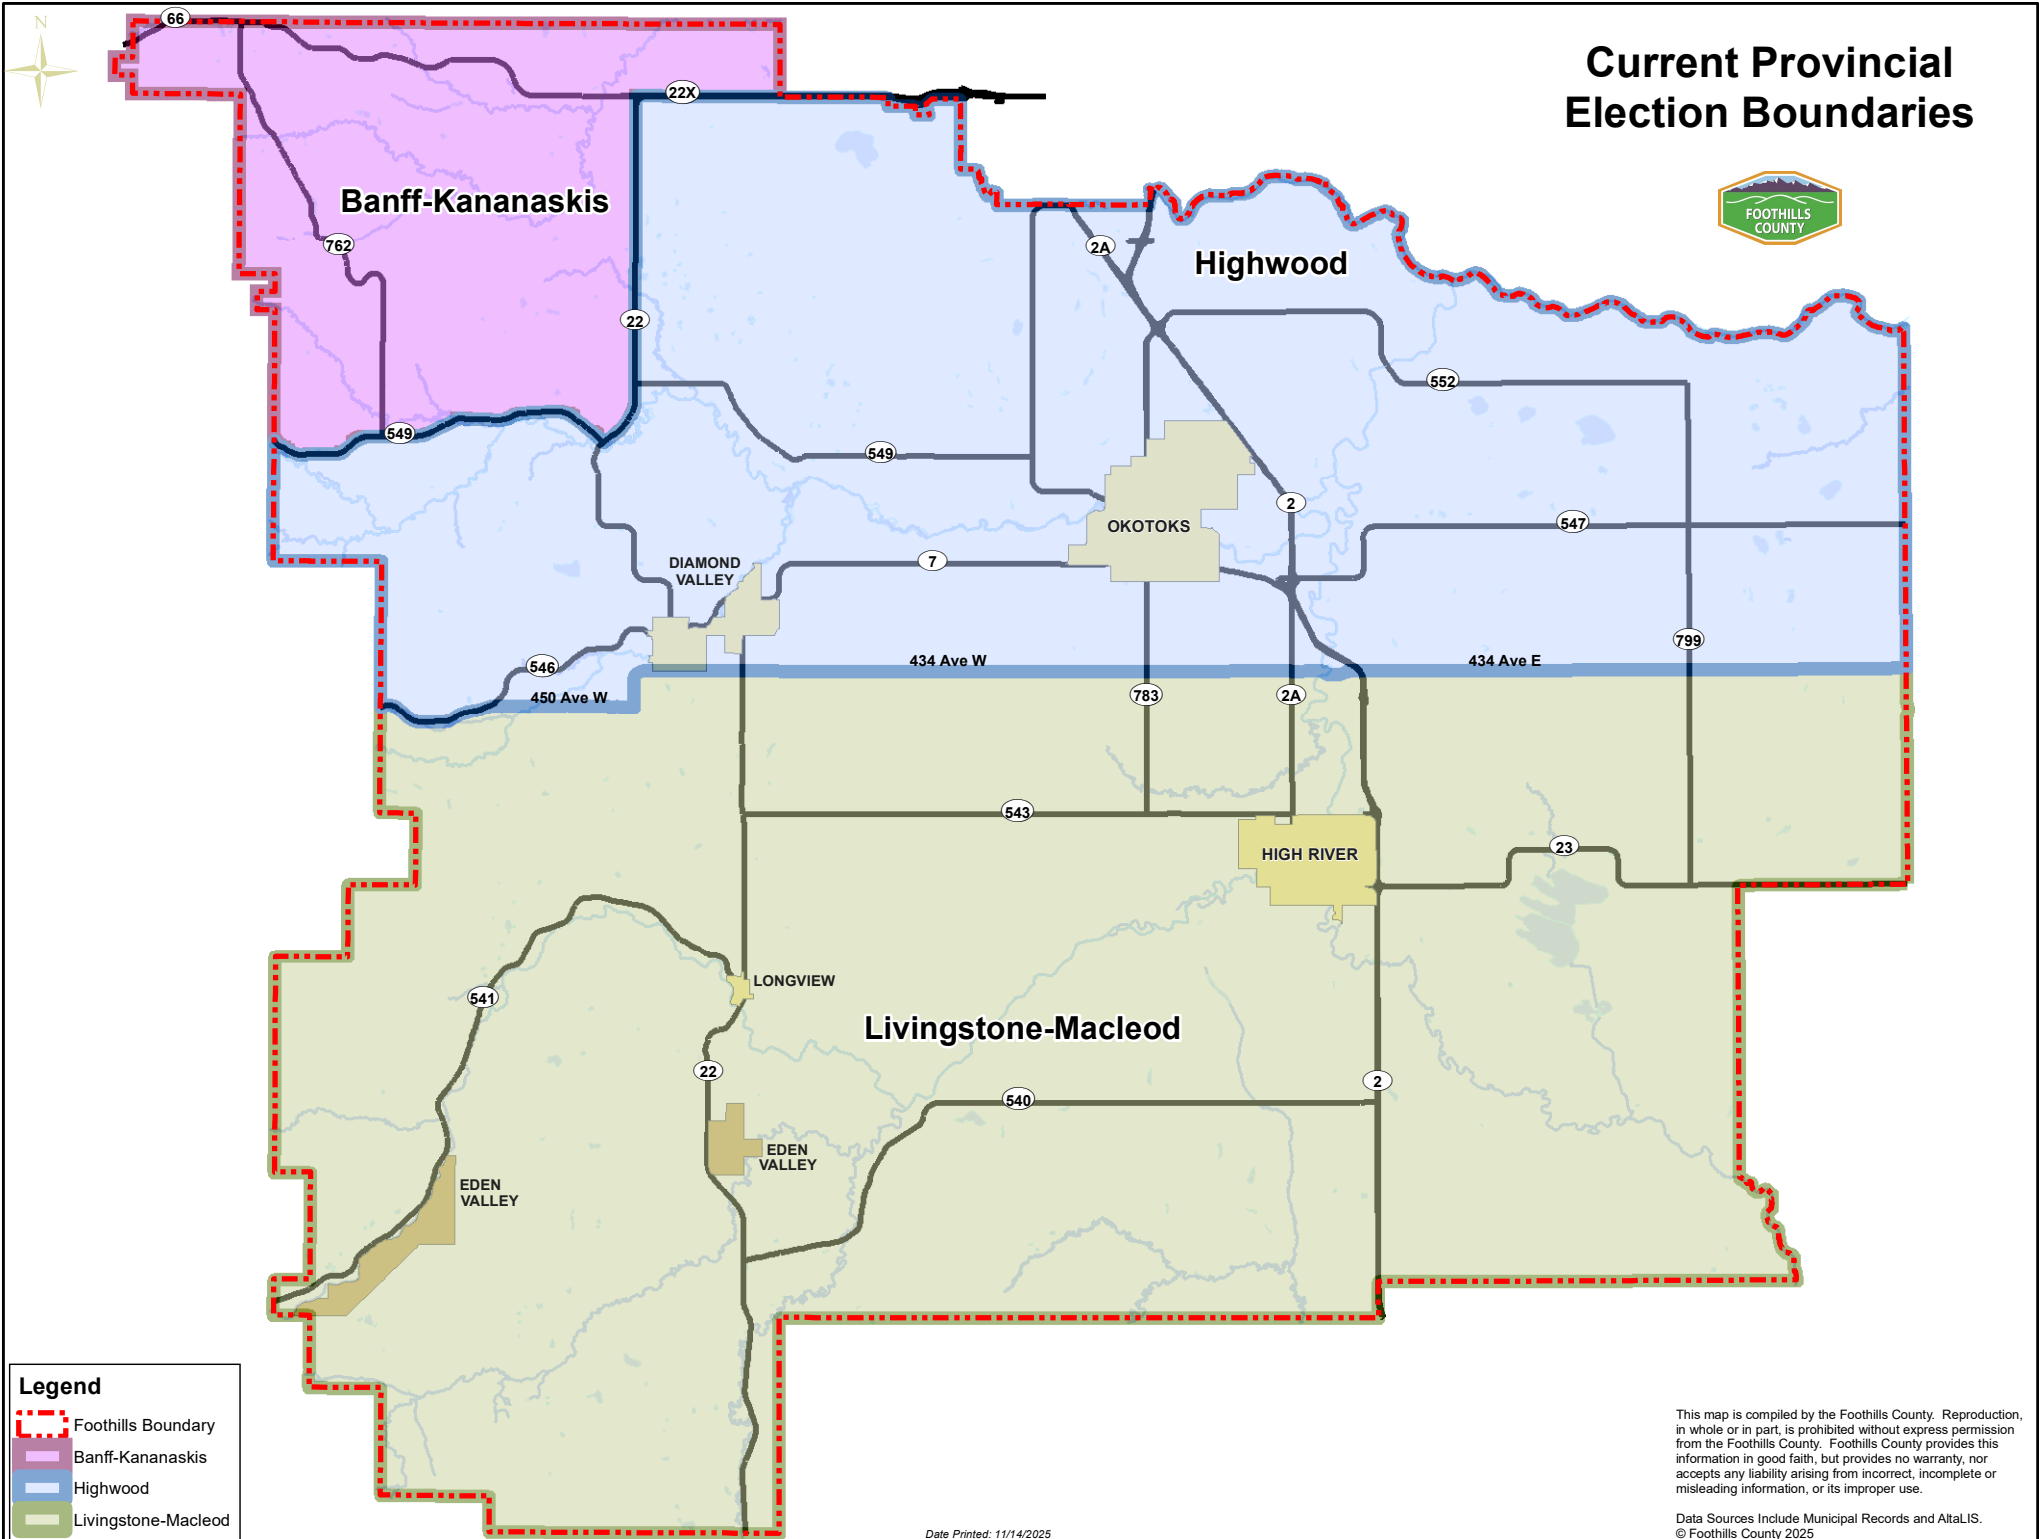

Current Provincial Election Boundaries

Date Printed: 11/14/2025

Data Sources Include Municipal Records and AltaLIS.
© Foothills County 2025