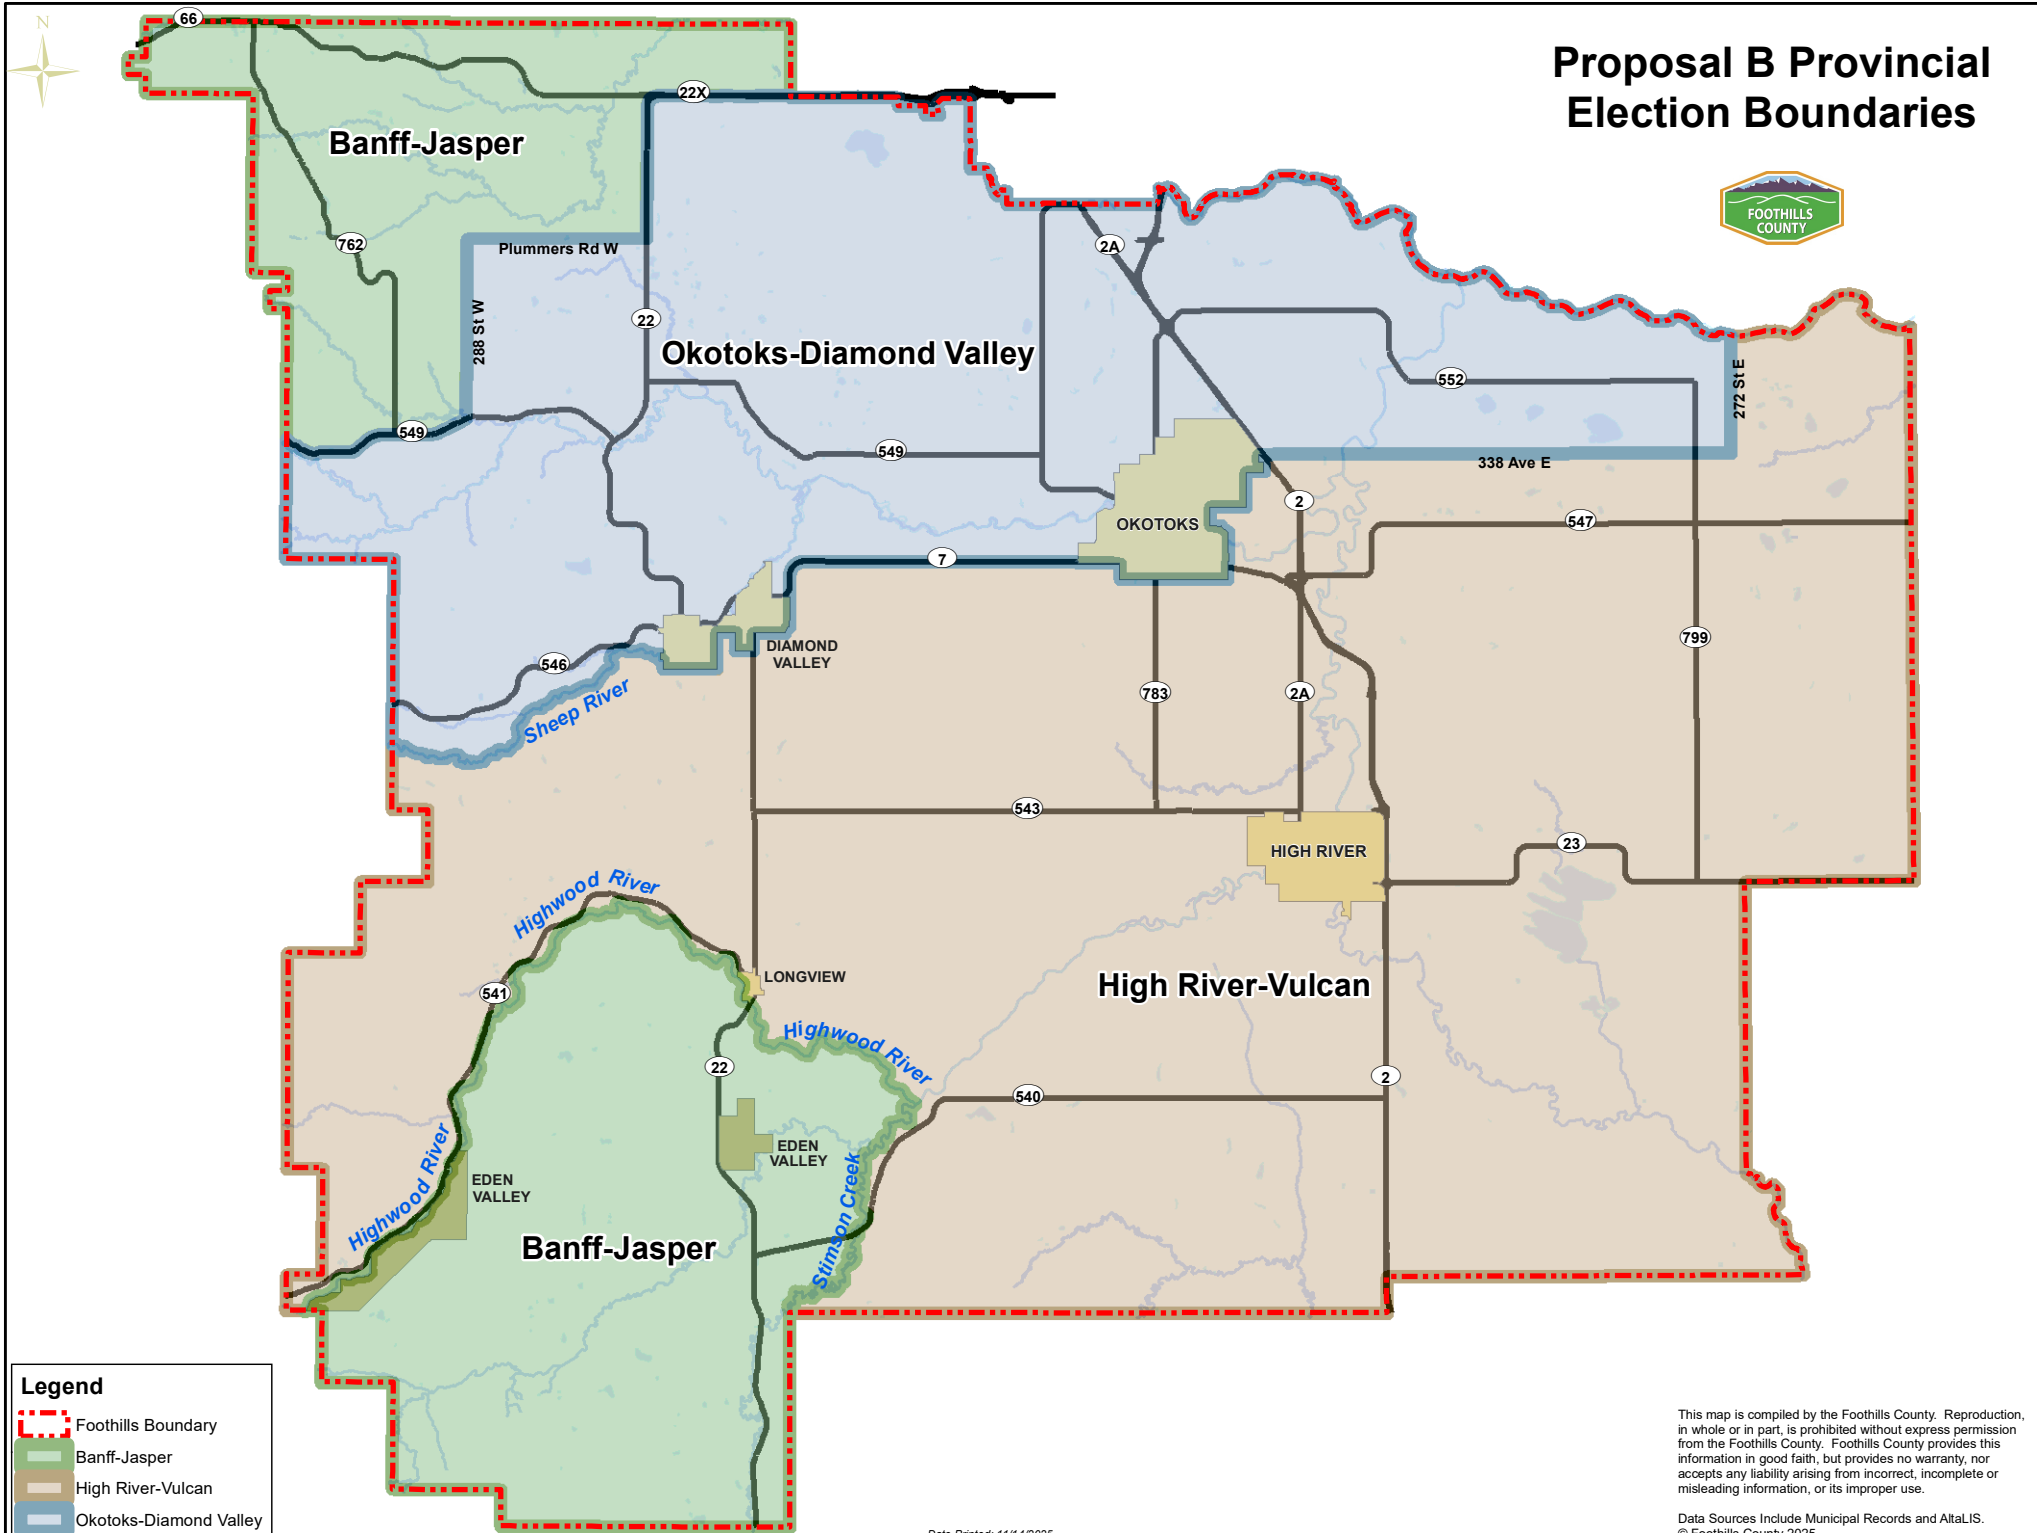

Current Provincial Election Boundaries

Date Printed: 11/14/2025

Document Path: C:\02025\ELECTIONS\Current_Provincial_Elections_2025.mxd

This map is compiled by the Foothills County. Reproduction, in whole or in part, is prohibited without express permission from the Foothills County. Foothills County provides this information in good faith, but provides no warranty, nor accepts any liability arising from incorrect, incomplete or misleading information, or its improper use.

Data Sources Include Municipal Records and AltaLIS.
© Foothills County 2025

Proposal A Provincial Election Boundaries

Legend

- Foothills Boundary
- Banff-Jasper
- Calgary-Okotoks
- High River-Vulcan

This map is compiled by the Foothills County. Reproduction, in whole or in part, is prohibited without express permission from the Foothills County. Foothills County provides this information in good faith, but provides no warranty, nor accepts any liability arising from incorrect, incomplete or misleading information, or its improper use.

Data Sources Include Municipal Records and AltaLIS.
© Foothills County 2025

Date Printed: 11/14/2025

Document Path: C:\020205\ELECTIONS\GIS\Proposal_A_Provincial_Election_Boundaries.mxd

Proposal B Provincial Election Boundaries

Legend

- Foothills Boundary
- Banff-Jasper
- High River-Vulcan
- Okotoks-Diamond Valley

This map is compiled by the Foothills County. Reproduction, in whole or in part, is prohibited without express permission from the Foothills County. Foothills County provides this information in good faith, but provides no warranty, nor accepts any liability arising from incorrect, incomplete or misleading information, or its improper use.