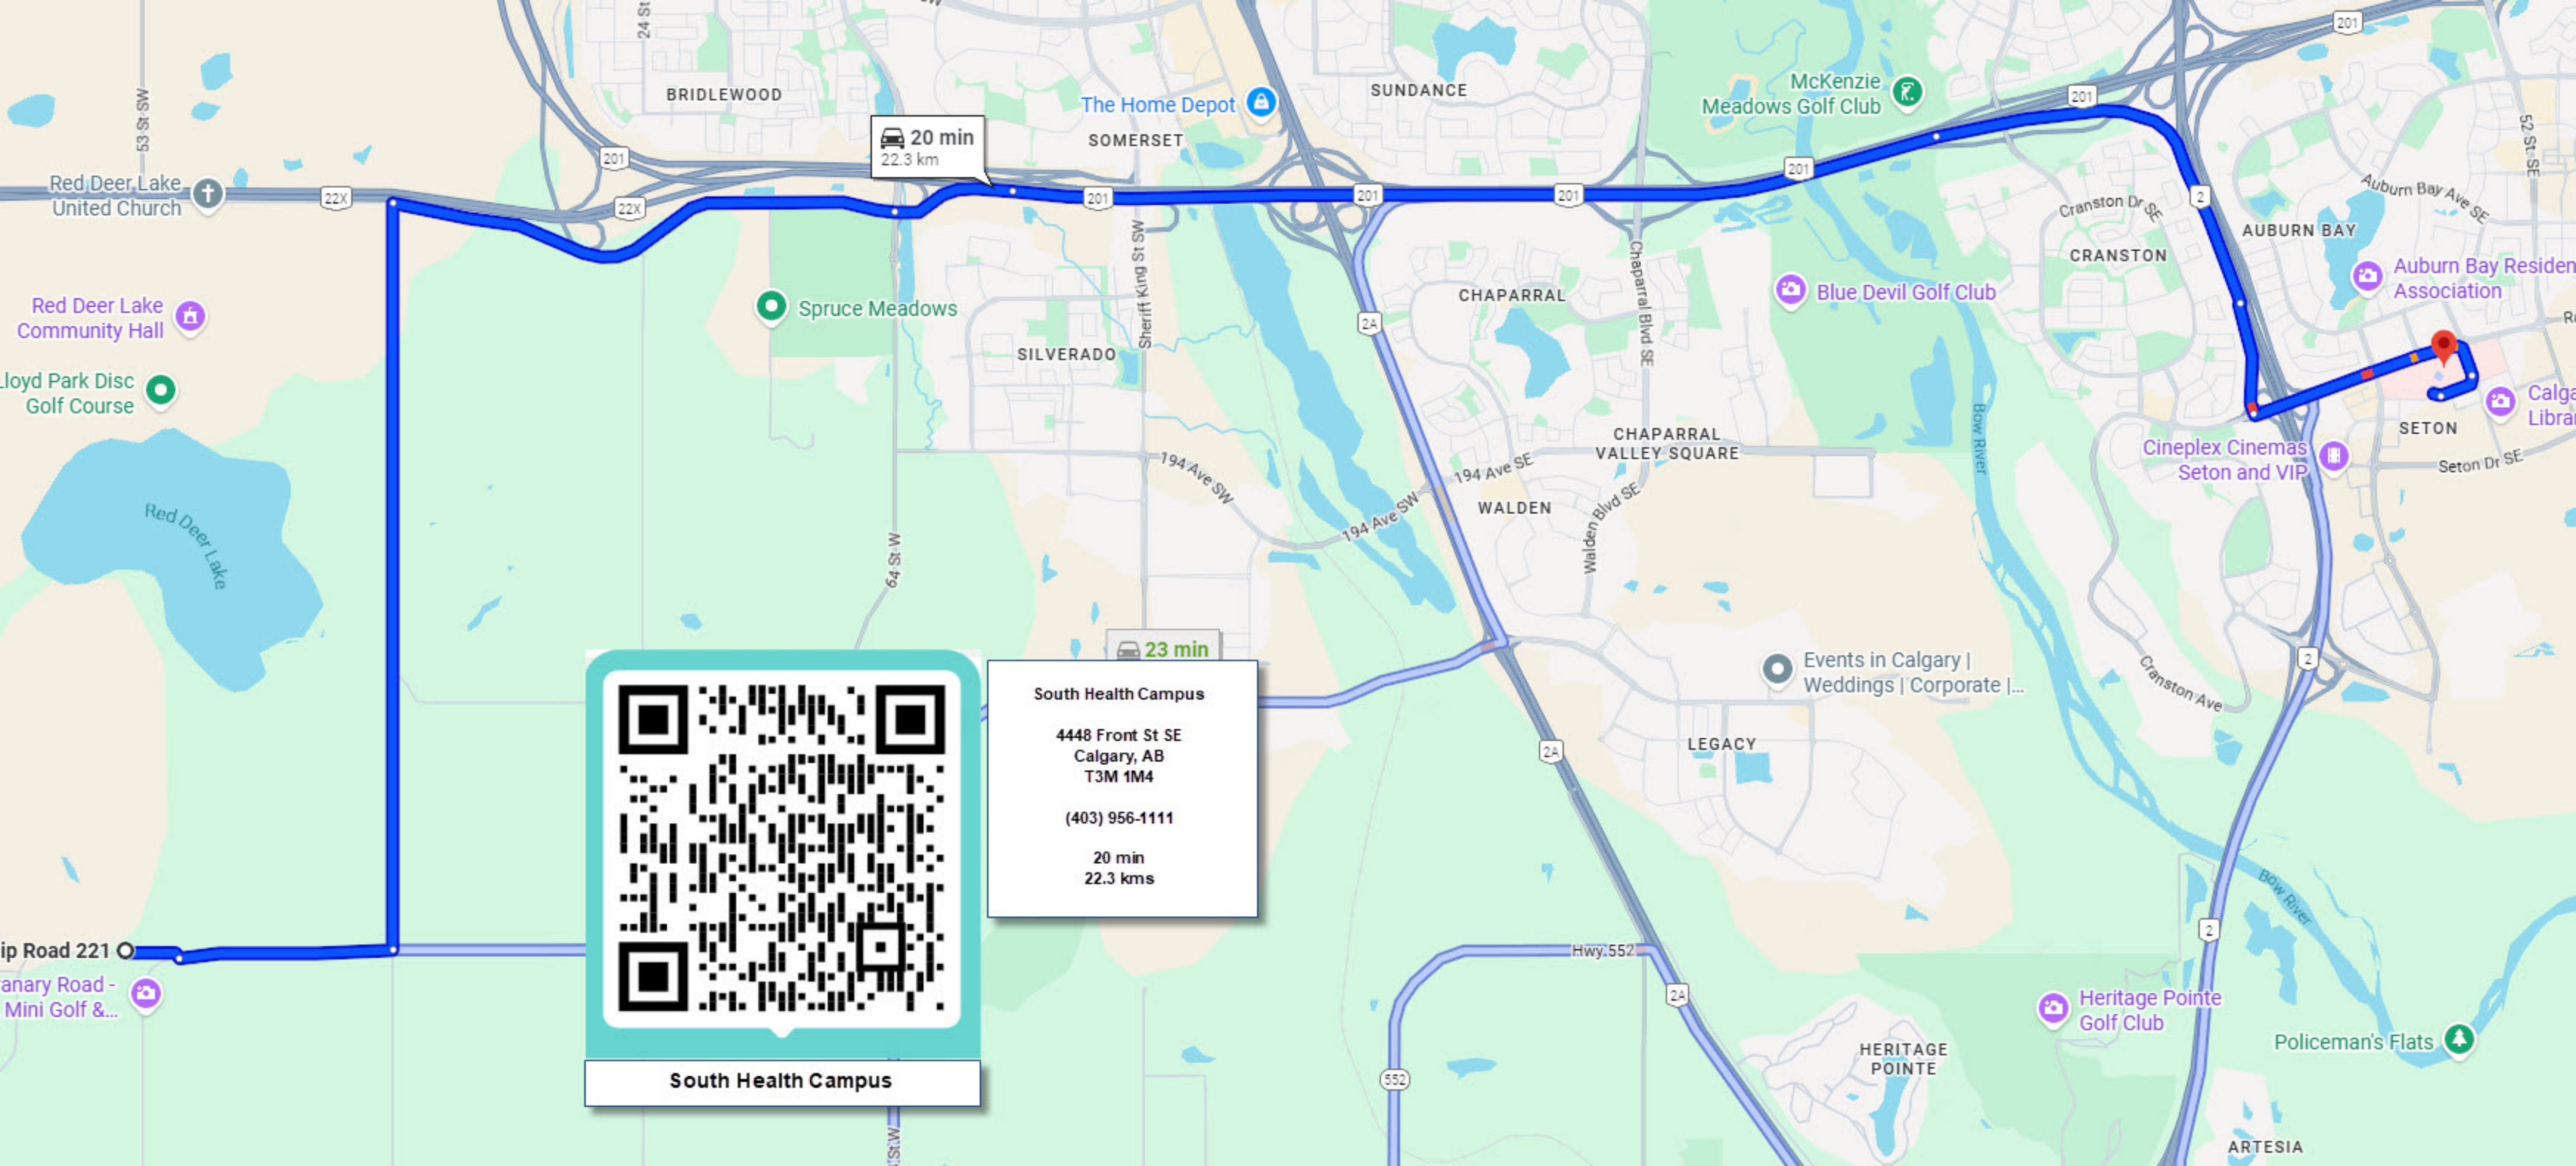

**Granary Road Hill Climb**  
5.8 kms  
A one way uphill individual time trial  
"Race in Progress" signs are required at 6 locations  
Start  
Finish  
and 4 locations where cars can enter the course identified with 

20 min  
22.3 km

23 min

**South Health Campus**  
4448 Front St SE  
Calgary, AB  
T3M 1M4  
(403) 956-1111  
20 min  
22.3 kms

**South Health Campus**